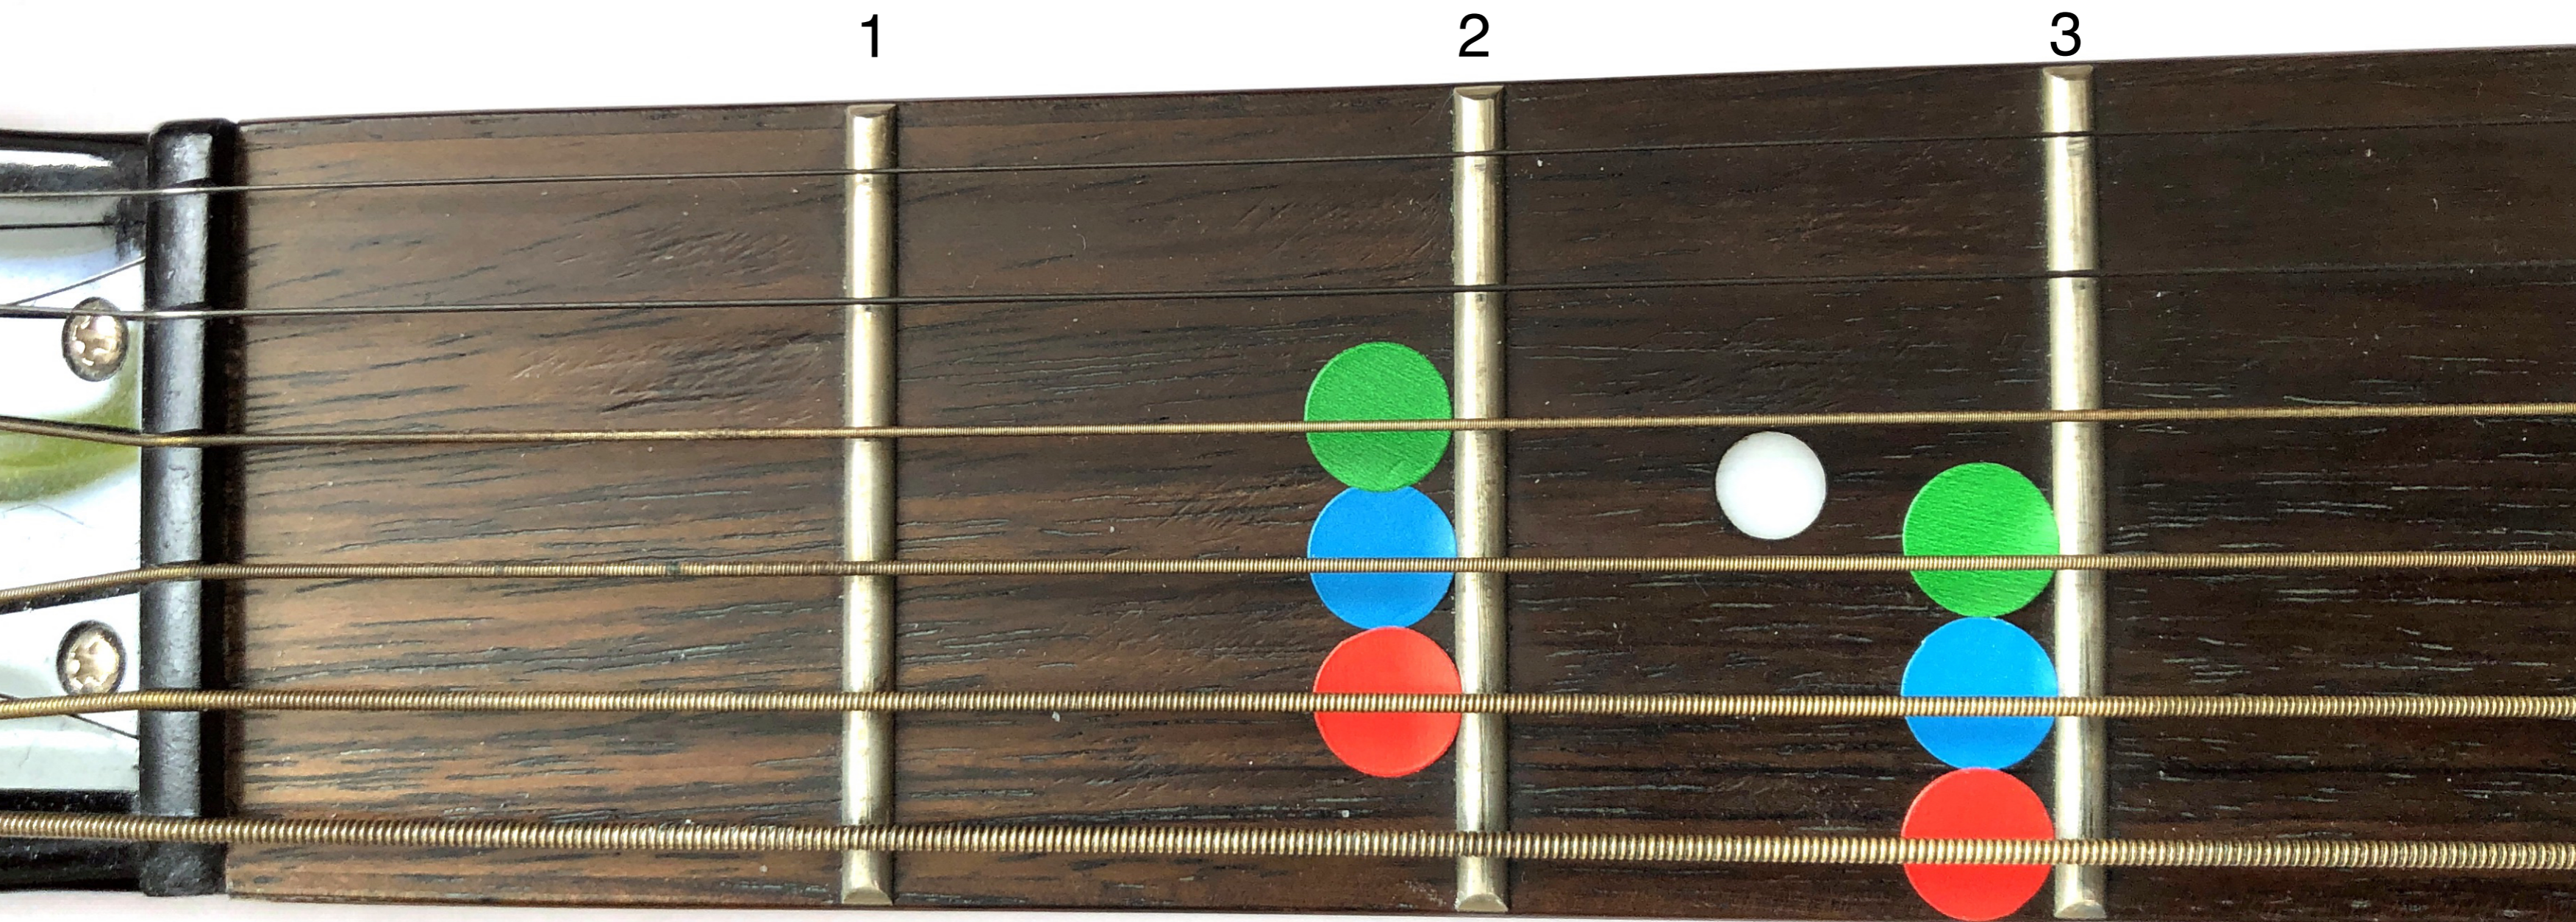

Simple guitar chords

Index finger

Middle finger

Chords:

C - Blue

F - Green

G - Red

Note:

Place your middle finger on a colour in the 3rd fret and your index finger on the same colour in the 2nd fret. Make sure you are only strumming the two strings your fingers are on.